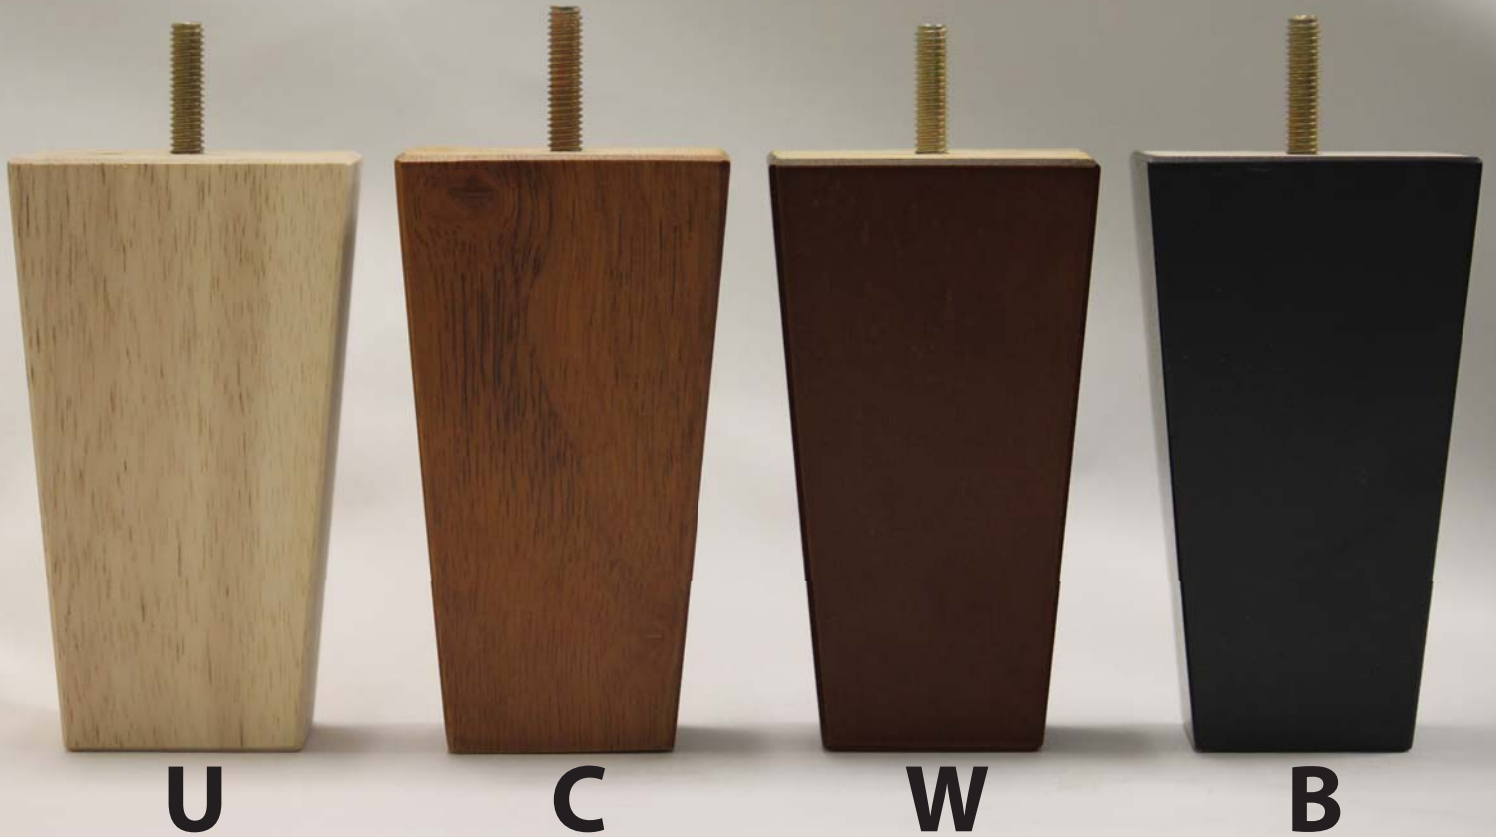

# D.A.D.S.

Decorative Furniture Legs

**unfinished**

**cherry golden**

**walnut**

**black**

# LEGS - 2

**LT3040** 3.5" X (4"-2.75")  
U-W

**LT3042** 3" X (4.5"-2.25")  
U-W

**LT3047** 3" X (4.75"-3.75")  
U-W

**LT3067** 3" X (6.5"-7.25")  
U-W

**LT3140** 3.5" X (4.63"-3")  
U-W

**LT4030** 4" X (3"-1.75")  
U-W

**LQL/LQR 700** 7" X (3.125"-1.375")  
U-W

**LQS3550** 3.5" X (4.75"-3")  
U-W

**LQS5050** 5" X (4.75"-3")  
U-W

Due to the natural properties of wood, color and size may vary slightly.