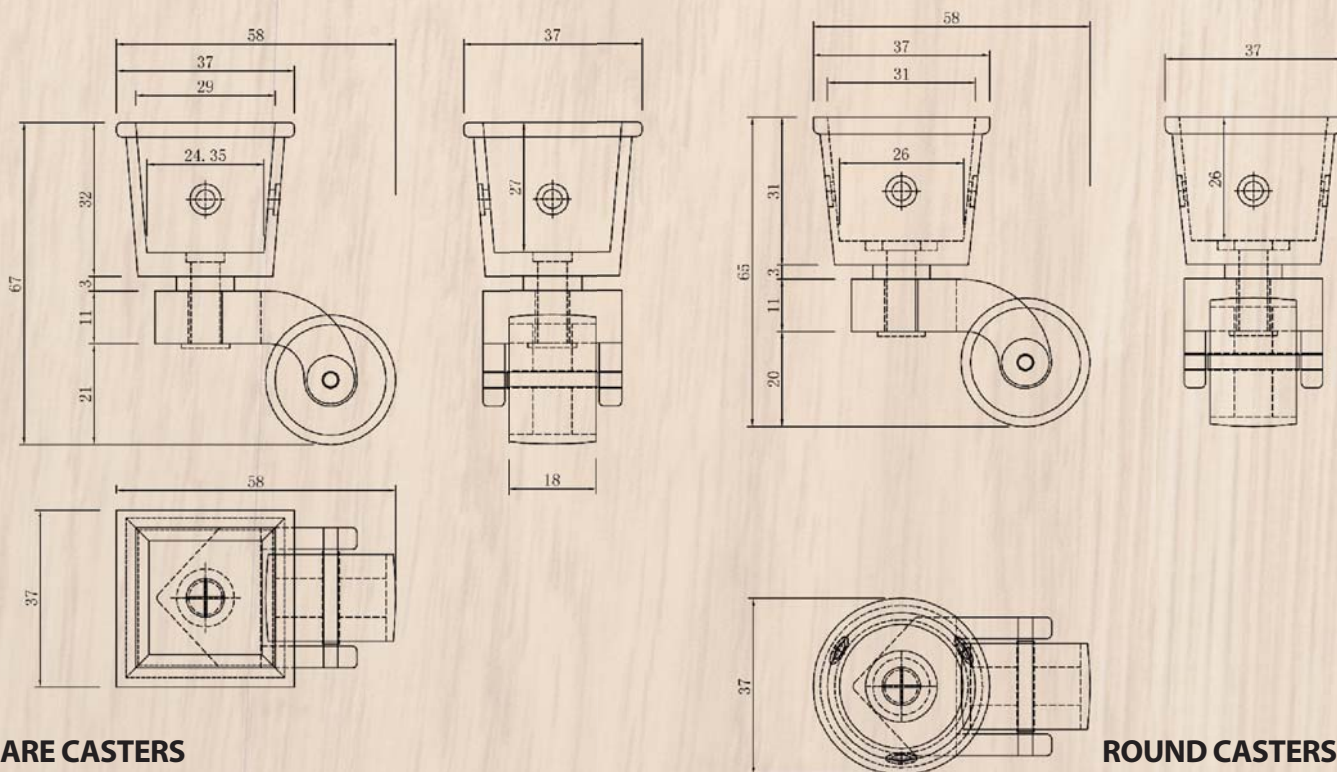

# LEGS - 12

**LWZ1N** 2 5/8" W/1"  
BRUSHED NICKEL WHEEL

**LWX1N**  
BRUSHED NICKEL W/ SCREWS

**LWX1B**  
BRUSHED BRASS W/ SCREWS

**LWZ1B** 2 5/8" W/1"  
BRUSHED BRASS WHEEL

**LWZ2N** 2" 5/8" W/1"  
BRUSHED NICKEL WHEEL

**LWX2N**  
BRUSHED NICKEL W/SCREWS

**LWX2B**  
BRUSHED BRASS W/SCREWS

**LWZ2B** 2" 5/8" W/1"  
BRUSHED BRASS WHEEL

## Specifications for casters are in millimeters

**SQUARE CASTERS**

**ROUND CASTERS**